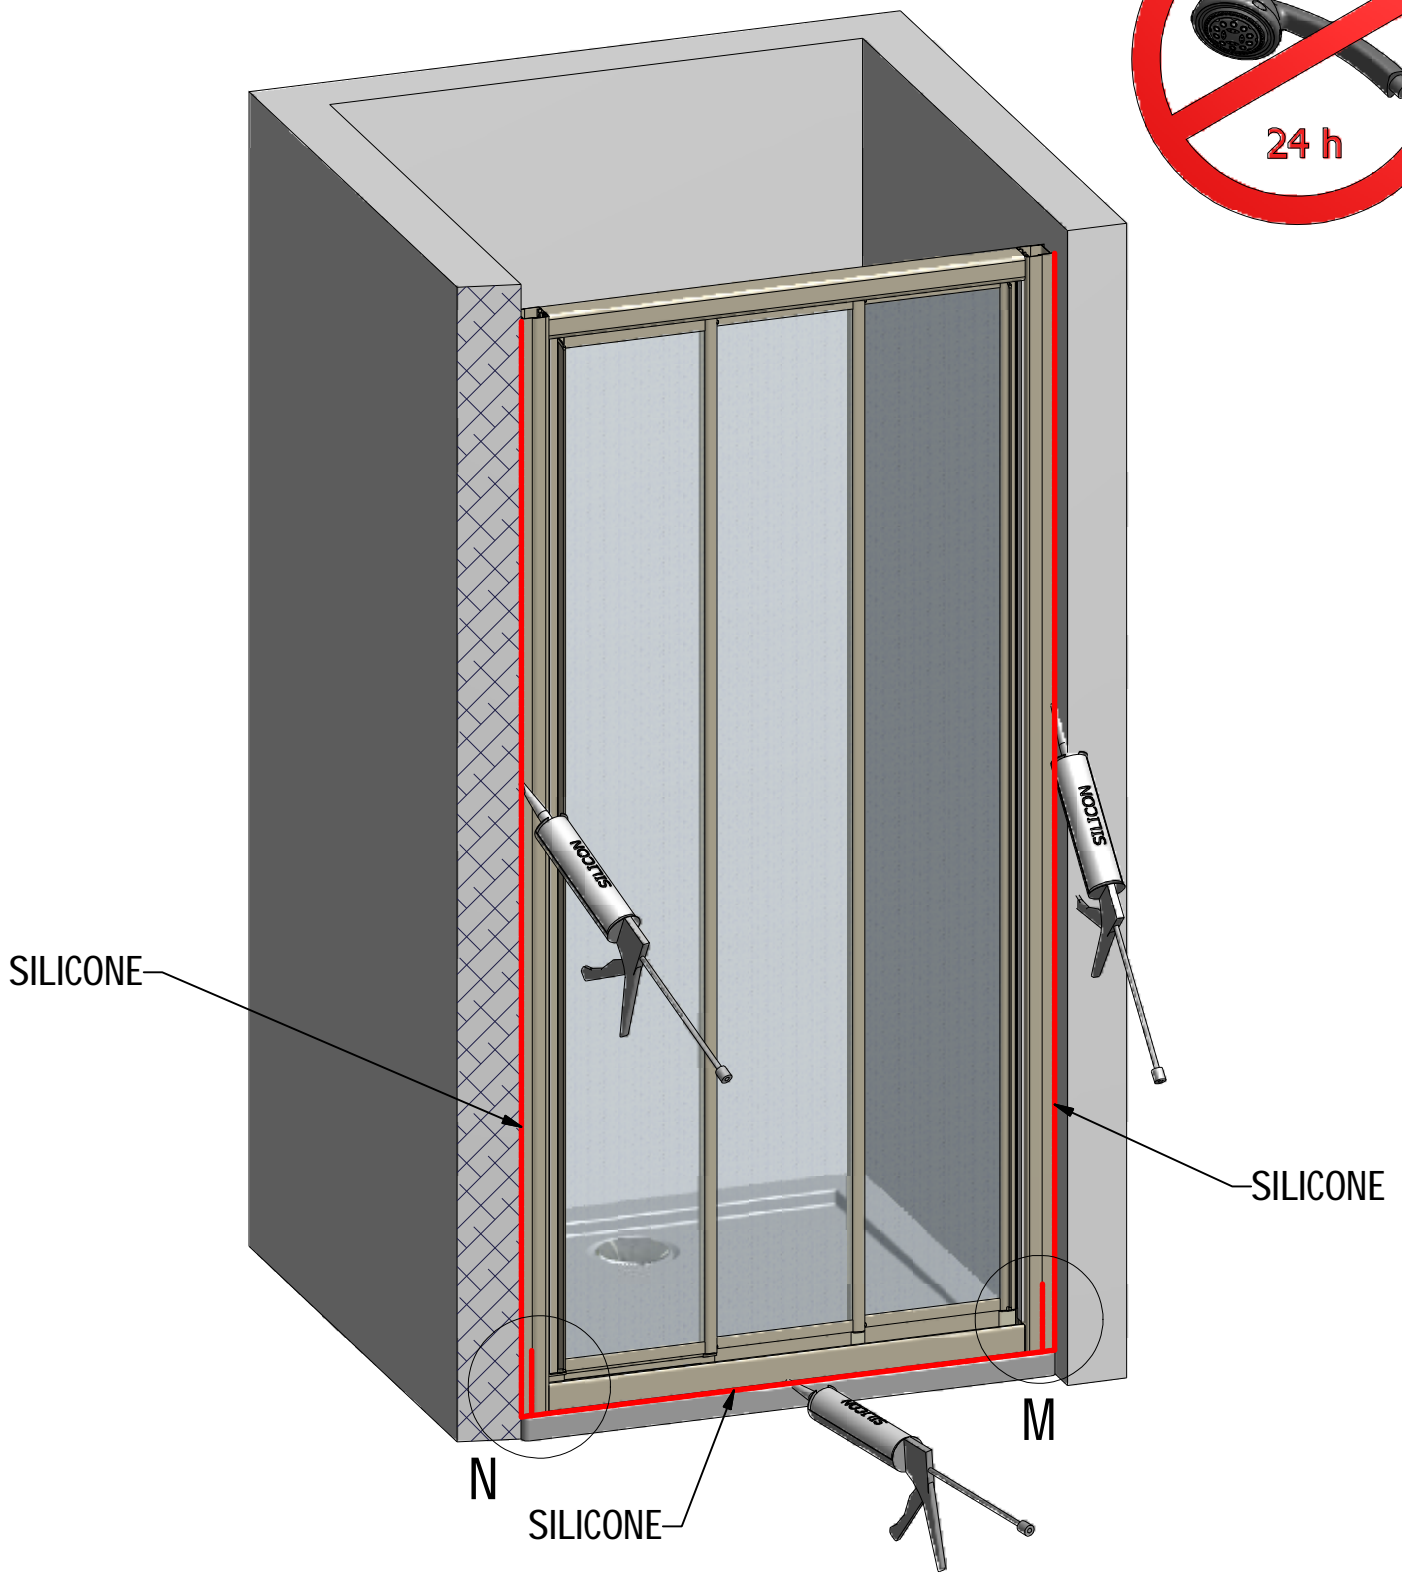

N

SILICONE
MIN 100mm

M

SILICONE
MIN 100mm